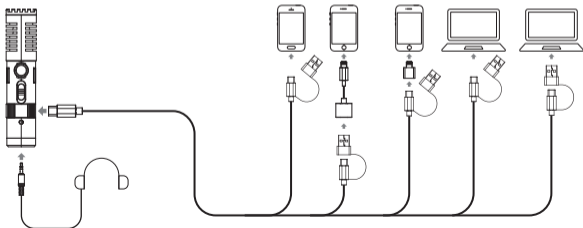

⑦

Components and Instruction

Digital Mode:

1. Set the digital/analog switch button to the “📷” icon;

2. Connect the mic and the phone/computer via the 2-in-1 audio cable and related audio cables/adapters. The digital working status indicator is on after successful connection (If the indicator is not on, it may be caused by compatibility/system problems); choose whether to monitor according to your needs.

Analog Mode:

1. Set the digital/analog switch button to the “” icon;

2. When used with camera, it can be connected via 3.5mm TRS-TRS audio cable; when used with phone or computer, it can be connected via 3.5mm TRS-TRRS audio cable.