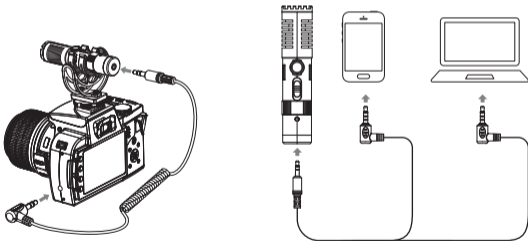

⑦

Components and Instruction

Digital Mode:

1. Set the digital/analog switch button to the “📷” icon;

2. Connect the mic and the phone/computer via the 2-in-1 audio cable and related audio cables/adapters. The digital working status indicator is on after successful connection (If the indicator is not on, it may be caused by compatibility/system problems); choose whether to monitor according to your needs.

Analog Mode:

1. Set the digital/analog switch button to the “” icon;

2. When used with camera, it can be connected via 3.5mm TRS-TRS audio cable; when used with phone or computer, it can be connected via 3.5mm TRS-TRRS audio cable.