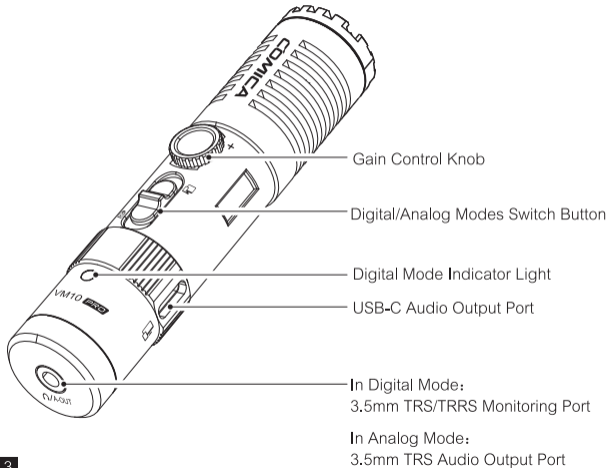

Components and Instruction